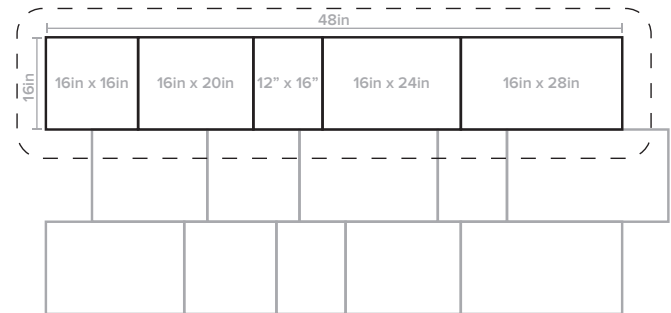

RECOMMENDED INSTALLATION LAYOUTS FOR ANTIQUED STONES

Random 5-Piece Pattern

Tiles sold as a set, patterns below are inspiration for layout. Each set covers 10.76 square feet.
5 stone tile sizes sold in a single pattern set: 12in x 16in, 16in x 16in, 16in x 20in, 16in x 24in, and 16in x 28in.

Stacked Random 5-Piece Pattern

Single Line Random 5-Piece Pattern

This pattern is suited for: **Beaumaniere Classic, Avignon Clair**

Versaille & Random 4-Piece Pattern

This pattern is sold as four individual tiles. Below is inspiration how to lay out these 4 tiles to versaille or a random 4-piece pattern. 8in x 8in, 8in x 16in, 16in x 16in, and 16in x 24in.

Versaille Pattern (Requires 4 qty - 8x8, 2qty - 8x16, 4 qty - 16x16, and 2 qty - 16x24). Covers 15.42 square feet.

Random 4-Piece Pattern. Covers 5.57 square feet.

This pattern is suited for: **Golden Beach, Napolina, Nova Blue, Nova Gold, Nova Grey**
A minimum 1/8" grout joint is recommended.