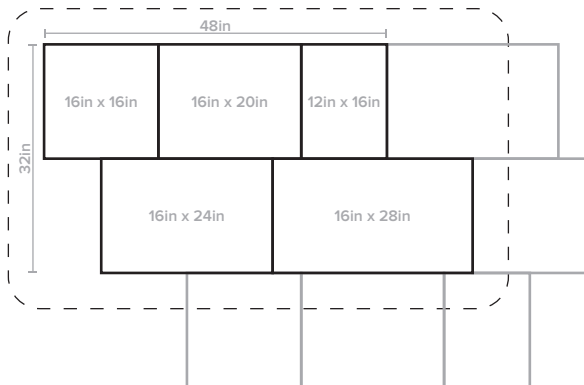

RECOMMENDED INSTALLATION LAYOUTS FOR ANTIQUED STONES

Random 5-Piece Pattern

Tiles sold as a set, patterns below are inspiration for layout. Each set covers 10.76 square feet.
5 stone tile sizes sold in a single pattern set: 12in x 16in, 16in x 16in, 16in x 20in, 16in x 24in, and 16in x 28in.

Stacked Random 5-Piece Pattern

Single Line Random 5-Piece Pattern

This pattern is suited for: **Beaumaniere Classic, Avignon Clair**

Versaille & Random 4-Piece Pattern

This pattern is sold as four individual tiles. Below is inspiration how to lay out these 4 tiles to versaille or a random 4-piece pattern. 8in x 8in, 8in x 16in, 16in x 16in, and 16in x 24in.

Versaille Pattern (Requires 4 qty - 8x8, 2qty - 8x16, 4 qty - 16x16, and 2 qty - 16x24). Covers 15.42 square feet.

Random 4-Piece Pattern. Covers 5.57 square feet.

This pattern is suited for: **Golden Beach, Napolina, Nova Blue, Nova Gold, Nova Grey**
A minimum 1/8" grout joint is recommended.