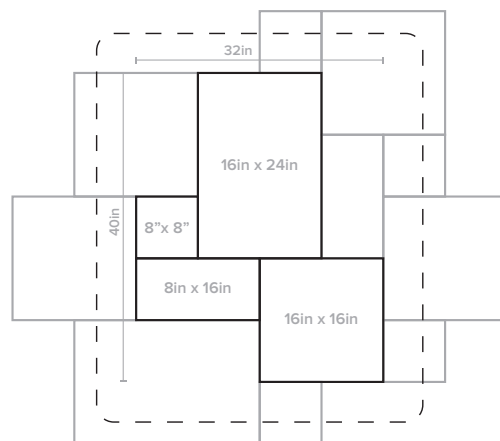

RECOMMENDED INSTALLATION LAYOUTS FOR ANTIQUED STONES

Random 5-Piece Pattern

Tiles sold as a set, patterns below are inspiration for layout. Each set covers 10.76 square feet.
5 stone tile sizes sold in a single pattern set: 12in x 16in, 16in x 16in, 16in x 20in, 16in x 24in, and 16in x 28in.

Stacked Random 5-Piece Pattern

Single Line Random 5-Piece Pattern

This pattern is suited for: **Beaumaniere Classic, Avignon Clair**

Versaille & Random 4-Piece Pattern

This pattern is sold as four individual tiles. Below is inspiration how to lay out these 4 tiles to versaille or a random 4-piece pattern. 8in x 8in, 8in x 16in, 16in x 16in, and 16in x 24in.

Versaille Pattern (Requires 4 qty - 8x8, 2qty - 8x16, 4 qty - 16x16, and 2 qty - 16x24). Covers 15.42 square feet.

Random 4-Piece Pattern. Covers 5.57 square feet.

This pattern is suited for: **Golden Beach, Napolina, Nova Blue, Nova Gold, Nova Grey**
A minimum 1/8" grout joint is recommended.