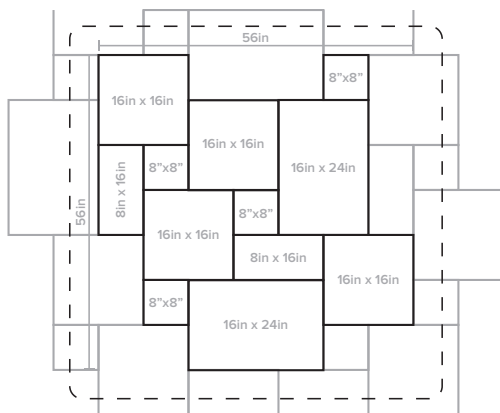

RECOMMENDED INSTALLATION LAYOUTS FOR ANTIQUED STONES

Random 5-Piece Pattern

Tiles sold as a set, patterns below are inspiration for layout. Each set covers 10.76 square feet.
5 stone tile sizes sold in a single pattern set: 12in x 16in, 16in x 16in, 16in x 20in, 16in x 24in, and 16in x 28in.

Stacked Random 5-Piece Pattern

Single Line Random 5-Piece Pattern

This pattern is suited for: **Beaumaniere Classic, Avignon Clair**

Versaille & Random 4-Piece Pattern

This pattern is sold as four individual tiles. Below is inspiration how to lay out these 4 tiles to versaille or a random 4-piece pattern. 8in x 8in, 8in x 16in, 16in x 16in, and 16in x 24in.

Versaille Pattern (Requires 4 qty - 8x8, 2qty - 8x16, 4 qty - 16x16, and 2 qty - 16x24). Covers 15.42 square feet.

Random 4-Piece Pattern. Covers 5.57 square feet.

This pattern is suited for: **Golden Beach, Napolina, Nova Blue, Nova Gold, Nova Grey**
A minimum 1/8" grout joint is recommended.