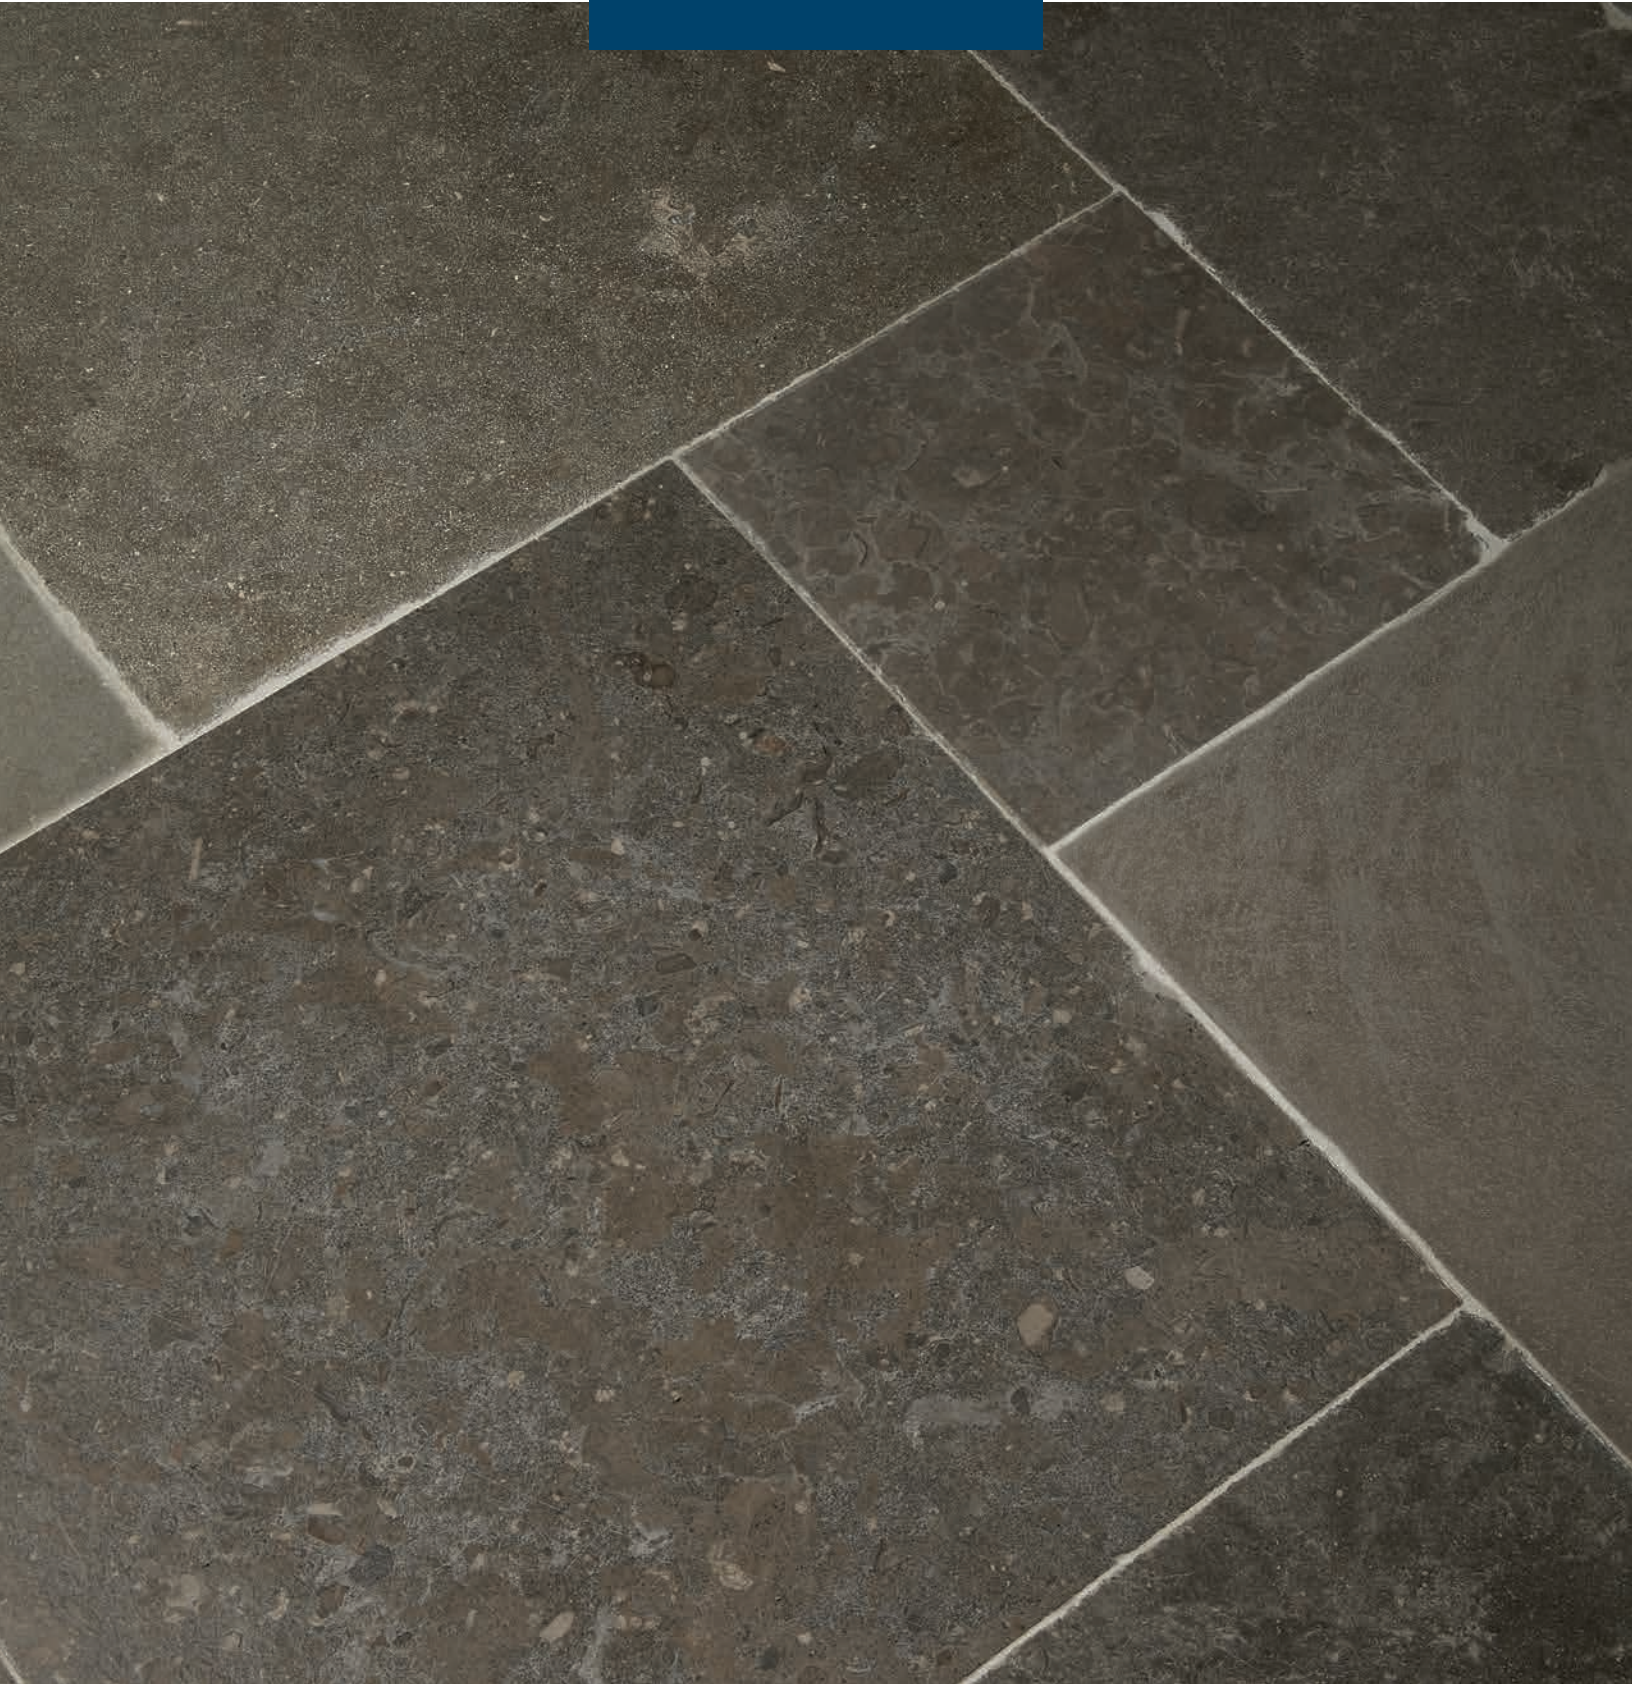

NOVA BLUE

**GBI**

TILE + STONE

• EST 1991 •

Cover: Nova Blue 8in x 8in and 16in x 16in; Above: Nova Blue Sample Range

## Antiqued Stone

Lightly etched with fossils, this antiqued limestone stuns with deep tones of rich blue and olive.