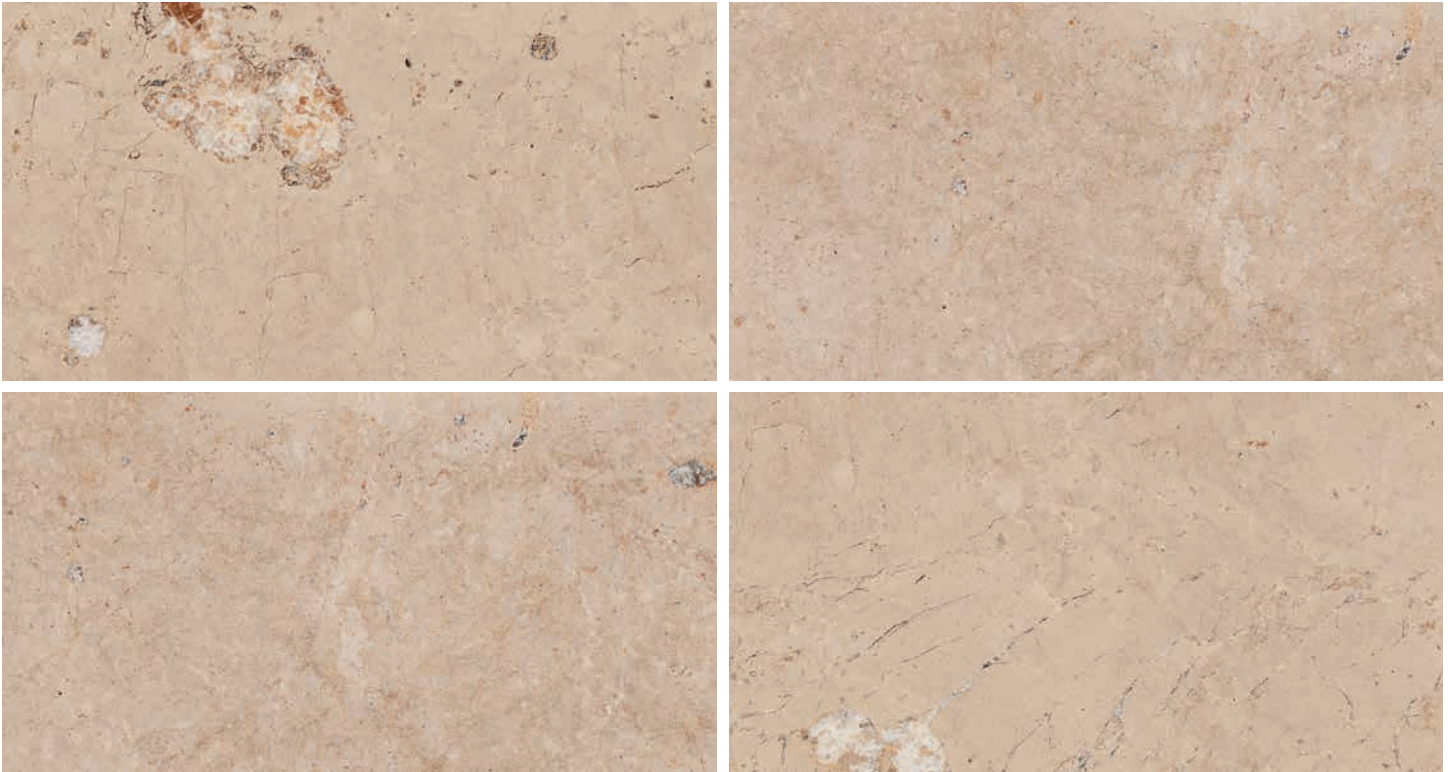

NAPOLINA

**GBI**

TILE + STONE

• EST 1991 •

Cover: Napolina 8in x 16in; Above: Napolina Sample Range

# NAPOLINA

## Antiqued Stone

With moderate shade variation, this antiqued limestone with distressed edges has rich beige, taupe, and golden tones and features truly unique clear and salmon crystal deposits.

**Country**  
+ Portugal

**Finish**  
+ antiqued

**Edge**  
+ distressed

**Applications**  
+ floor & wall  
+ interior & \*exterior  
+ residential & light commercial

**Shade Variation**  
 moderate

SHAPE	SIZE	FINISH	EDGE	ITEM #
	<b>8in x 8in</b> 7.81in x 7.81in x 0.591in	Antiqued	Distressed	LIN8R
	<b>8in x 16in</b> 7.81in x 15.75in x 0.591in	Antiqued	Distressed	LIN816R
	<b>16in x 16in</b> 15.75in x 15.75in x 0.591in	Antiqued	Distressed	LIN16R
	<b>16in x 24in</b> 15.75in x 23.62in x 0.591in	Antiqued	Distressed	LIN1624R