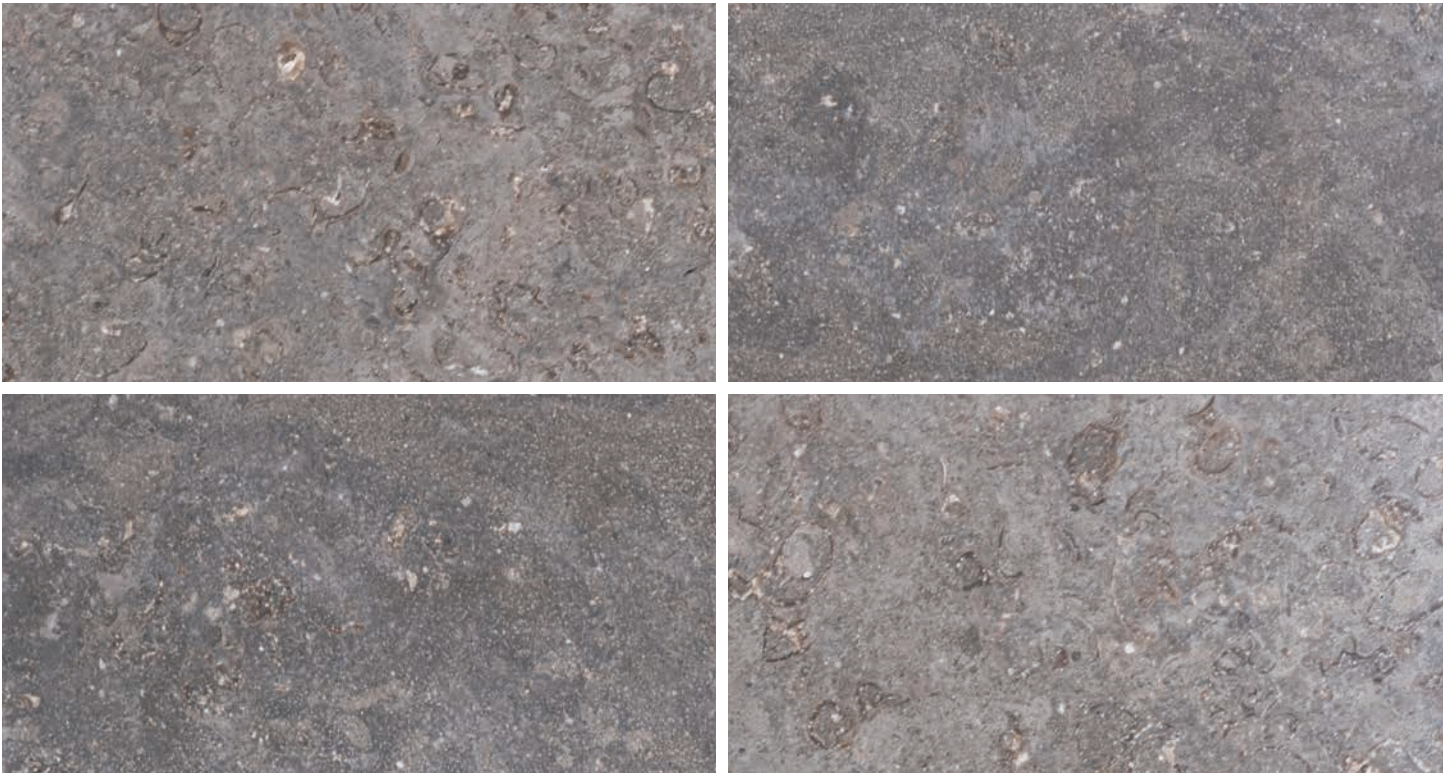

CARACAS BLUE

GBI

TILE + STONE

• EST 1991 •

Cover: Caracas Blue 16in x 24in on floor; Above: Caracas Blue Sample Range

CARACAS BLUE

Antiqued Stone

With an attractive distressed finish, this blue-tone antiqued limestone brings a natural, classic look to any space.

Country
+ Portugal

Finish
+ antiqued

Edge
+ distressed

Applications
+ floor & wall
+ interior & *exterior
+ residential & light commercial

Shade Variation
 heavy

SHAPE	SIZE	FINISH	EDGE	ITEM #
	16in x 24in 15.75in x 23.62in x 0.787in	Antiqued	Distressed	LICB1624R