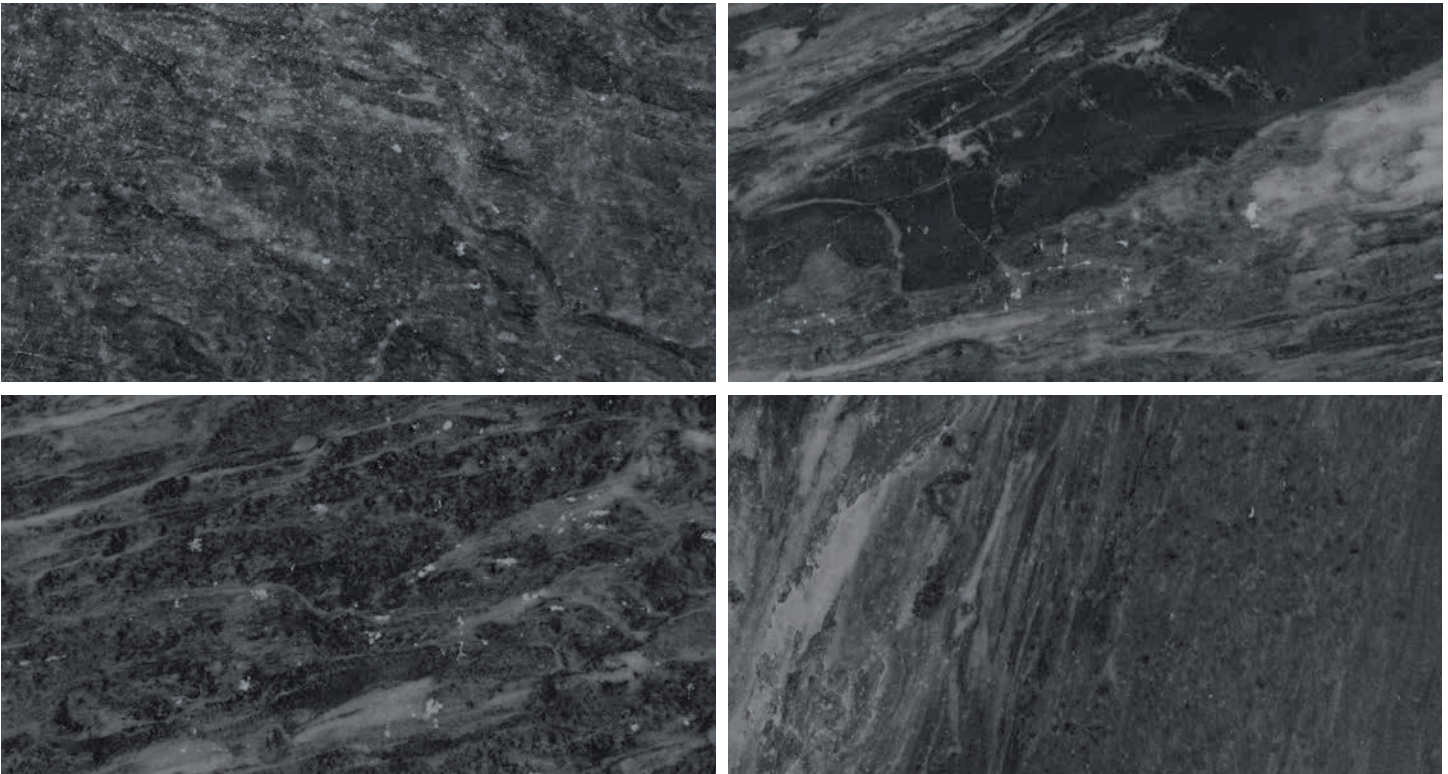

BLACK

**GBI**

TILE + STONE

• EST 1991 •

Cover: Black 14in x 14in; Above: Black Sample Range

# BLACK

## Antiqued Stone

An elegant black antiqued marble with moderate variation of deep grey veining.

- Country**  
+ Portugal
- Finish**  
+ antiqued
- Edge**  
+ distressed
- Applications**  
+ floor & wall  
+ interior & \*exterior  
+ residential & light commercial
- Shade Variation**  
 moderate