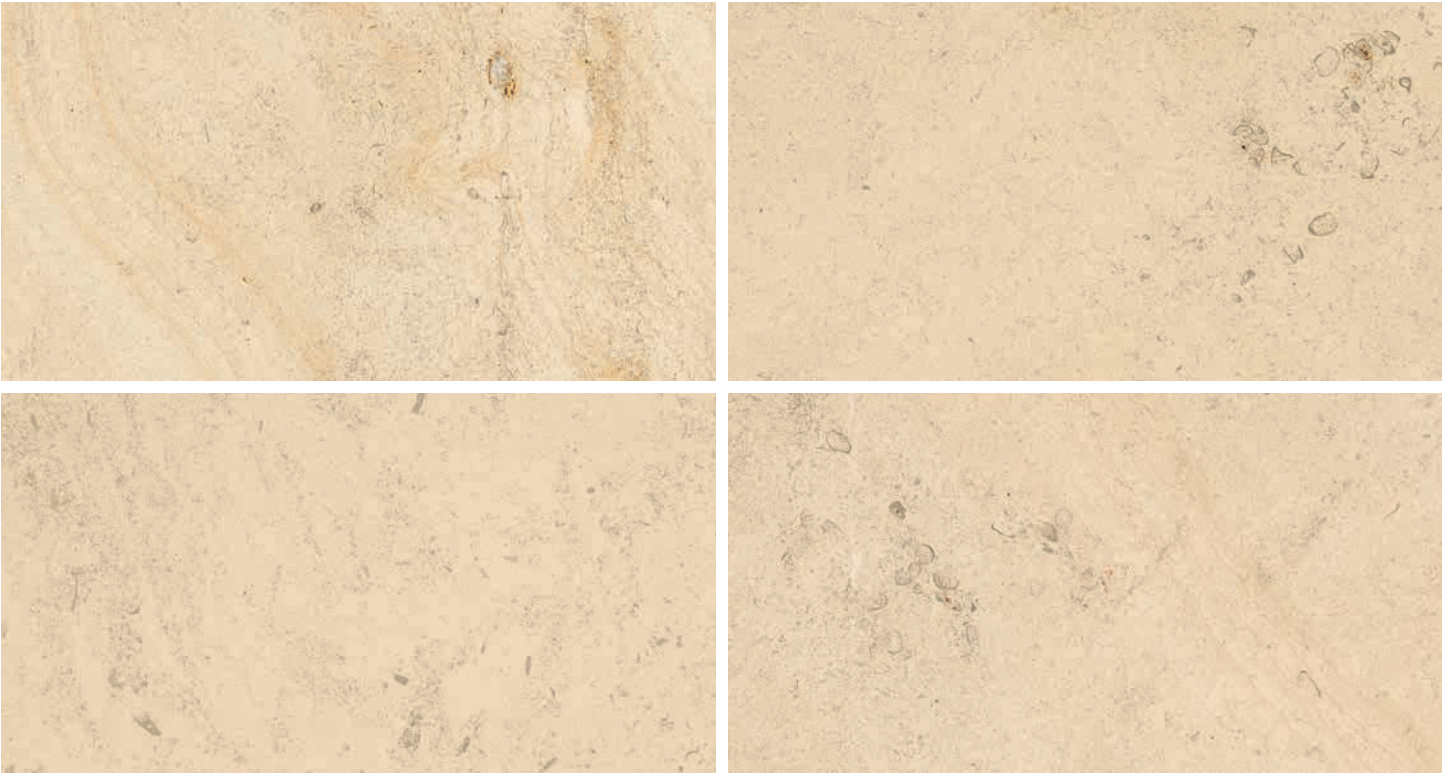

BEAUMANIERE CLASSIC

**GBI**

TILE + STONE

• EST 1991 •

Cover: Beaumaniere Classic Random 5-Piece Pattern; Above: Beaumaniere Classic Sample Range

## Antiqued Stone

Known for its light beige background and medium grain, Beaumaniere Classic has rust-colored organic flowing veins that offer a beautiful variation of color from tile to tile.