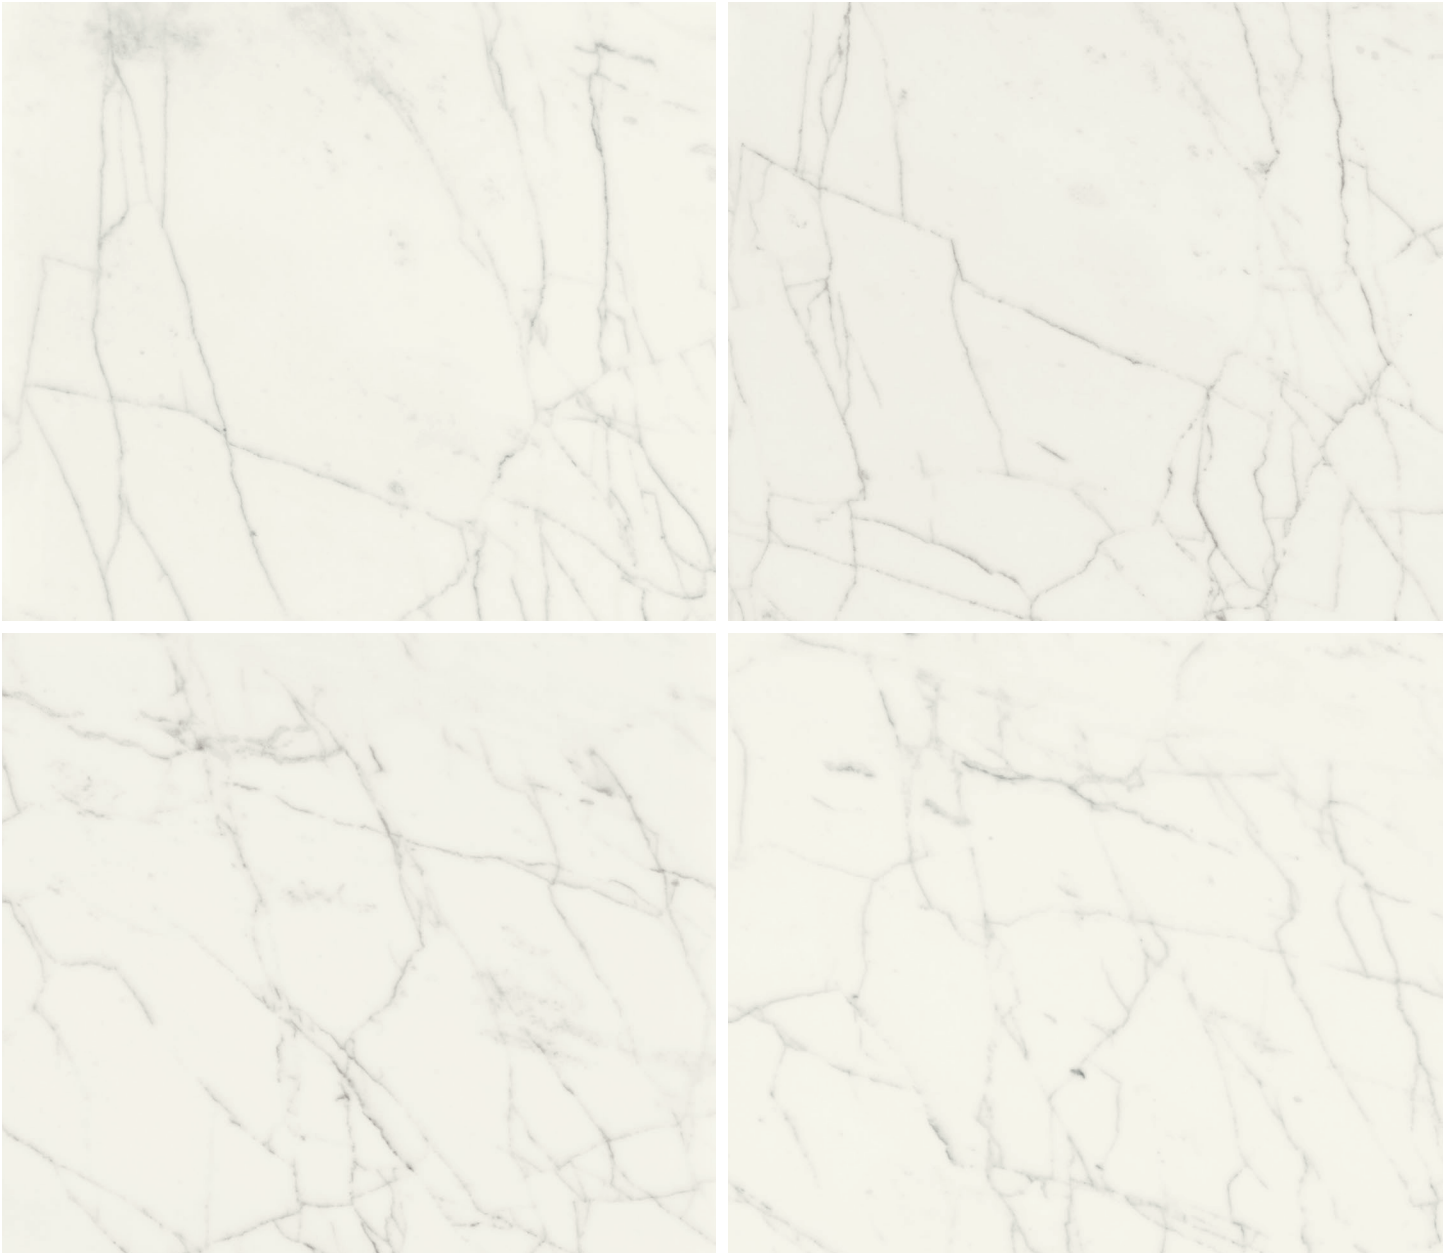

STATUARY

GBI

TILE + STONE

• EST 1991 •

Cover: Statuary 12in x 24in; Above: Statuary Sample Range

STATUARY

Marble

With a white background, Statuary marble contains more dramatic veins in shades of grey with varying depths and tones.

Country

+ Italy

Finishes

+ honed

+ polished

Edges

+ straight

+ straight with
micro-bevel

Applications

+ floor & wall

+ interior & *exterior

+ residential & light
commercial

Shade Variation

moderate

SHAPE	SIZE	FINISH	EDGE	ITEM #
	1in x 6in Herringbone Mosaic 10.53in x 16.50in x 0.394in	Honed	Straight	M3802H
		Polished		M3801P
	2in Hex Mosaic 11.82in x 10.24in x 0.394in	Honed	Straight	M1219H
	2in x 2in Square Mosaic 11.63in x 11.63in x 0.394in	Honed	Straight	M1183H
	2in x 4in Subway Mosaic 11.57in x 11.52in x 0.394in	Honed	Straight	M1187H
	3in x 6in 2.87in x 5.79in x 0.394in	Honed	Straight	MS36H
		Polished		MS36P
	3in x 12in 2.87in x 11.63in x 0.394in	Honed	Straight	MS312H
	6in x 12in 6.00in x 12.01in x 0.394in	Honed	Straight with Micro-Bevel	MS612H
		Polished		MS612P
	12in x 24in 12.01in x 24.02in x 0.394in	Honed	Straight with Micro-Bevel	MS1224H
		Polished		MS1224P
	18in x 18in 17.99in x 17.99in x 0.394in	Honed	Straight with Micro-Bevel	MS18H
	24in x 24in 24.02in x 24.02in x 0.394in	Honed	Straight with Micro-Bevel	MS24H