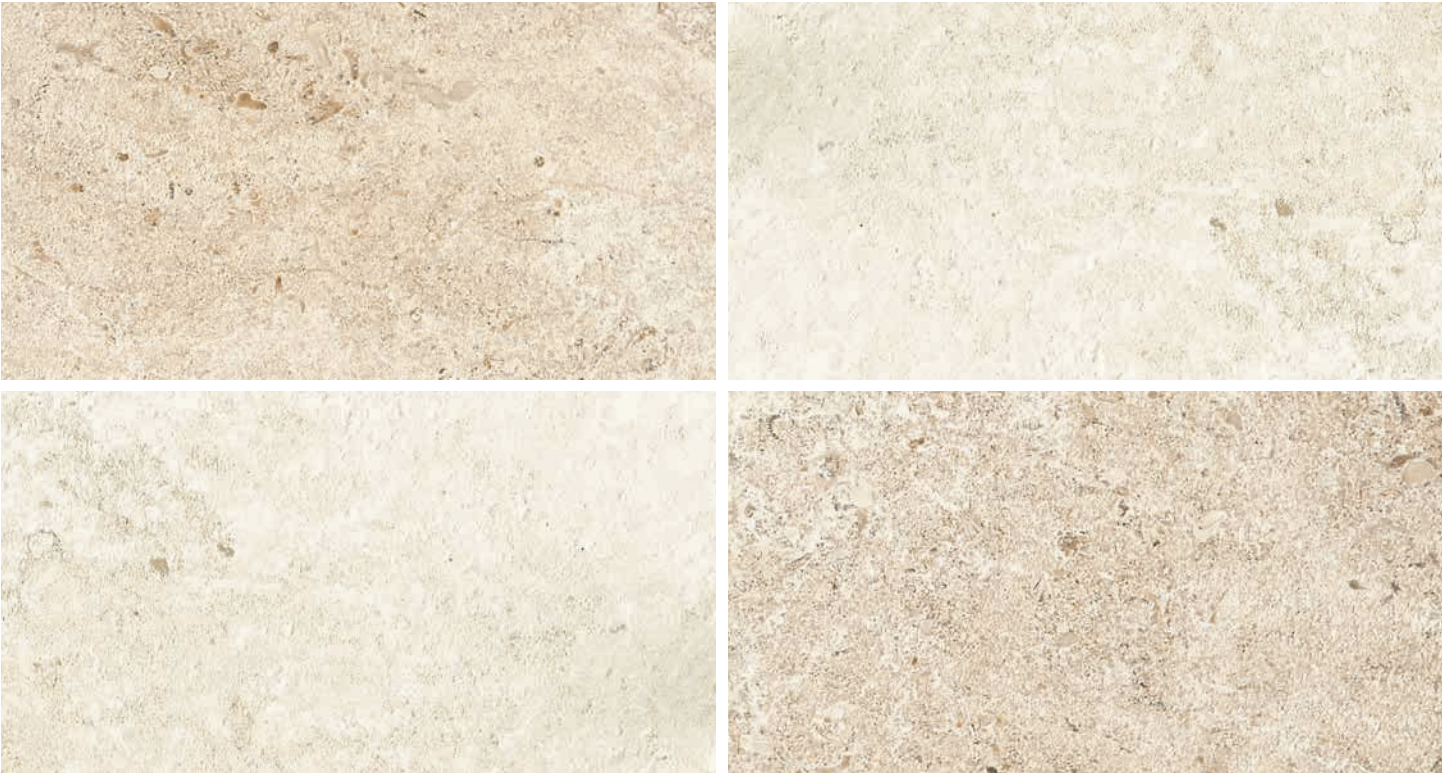

ST. CROIX

GBI

TILE + STONE

• EST 1991 •

Cover: St. Croix 16in x 24in on floor; Above: St. Croix Sample Range

ST. CROIX

Antiqued Stone

Distressed with heavy shade variation, this beige Portuguese antiqued limestone brings a touch of understated elegance to any space.

Country
+ Portugal

Finish
+ antiqued

Edge
+ distressed

Applications
+ floor & wall
+ interior & *exterior
+ residential & light commercial

Shade Variation
 heavy

SHAPE	SIZE	FINISH	EDGE	ITEM #
	16in x 24in 15.75in x 23.62in x 0.787in	Antiqued	Distressed	LISC1624A