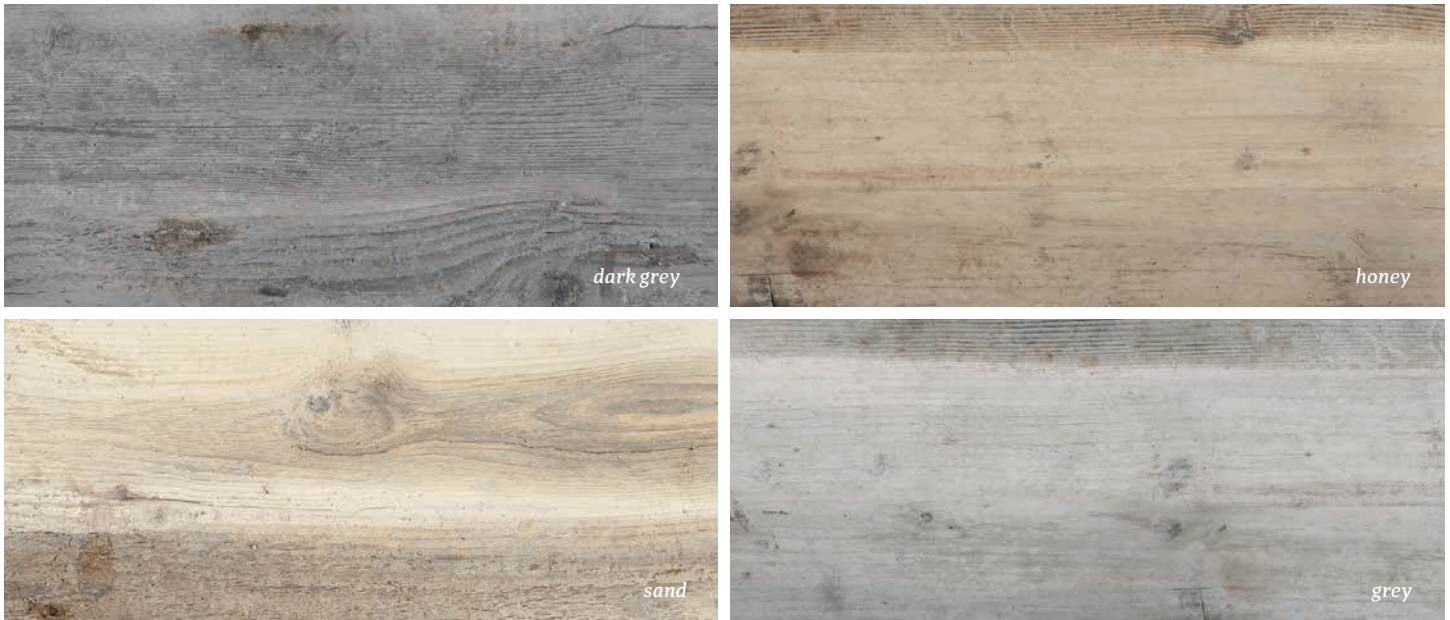

MOWA

**GBI**

TILE + STONE

• EST 1991 •

Cover: Mowa honey 8in x 48in on floor and walls

## Wood Look Porcelain

A pressed, wood look, Italian porcelain designed to give the endless nuance of color that flows organically in wood grains.